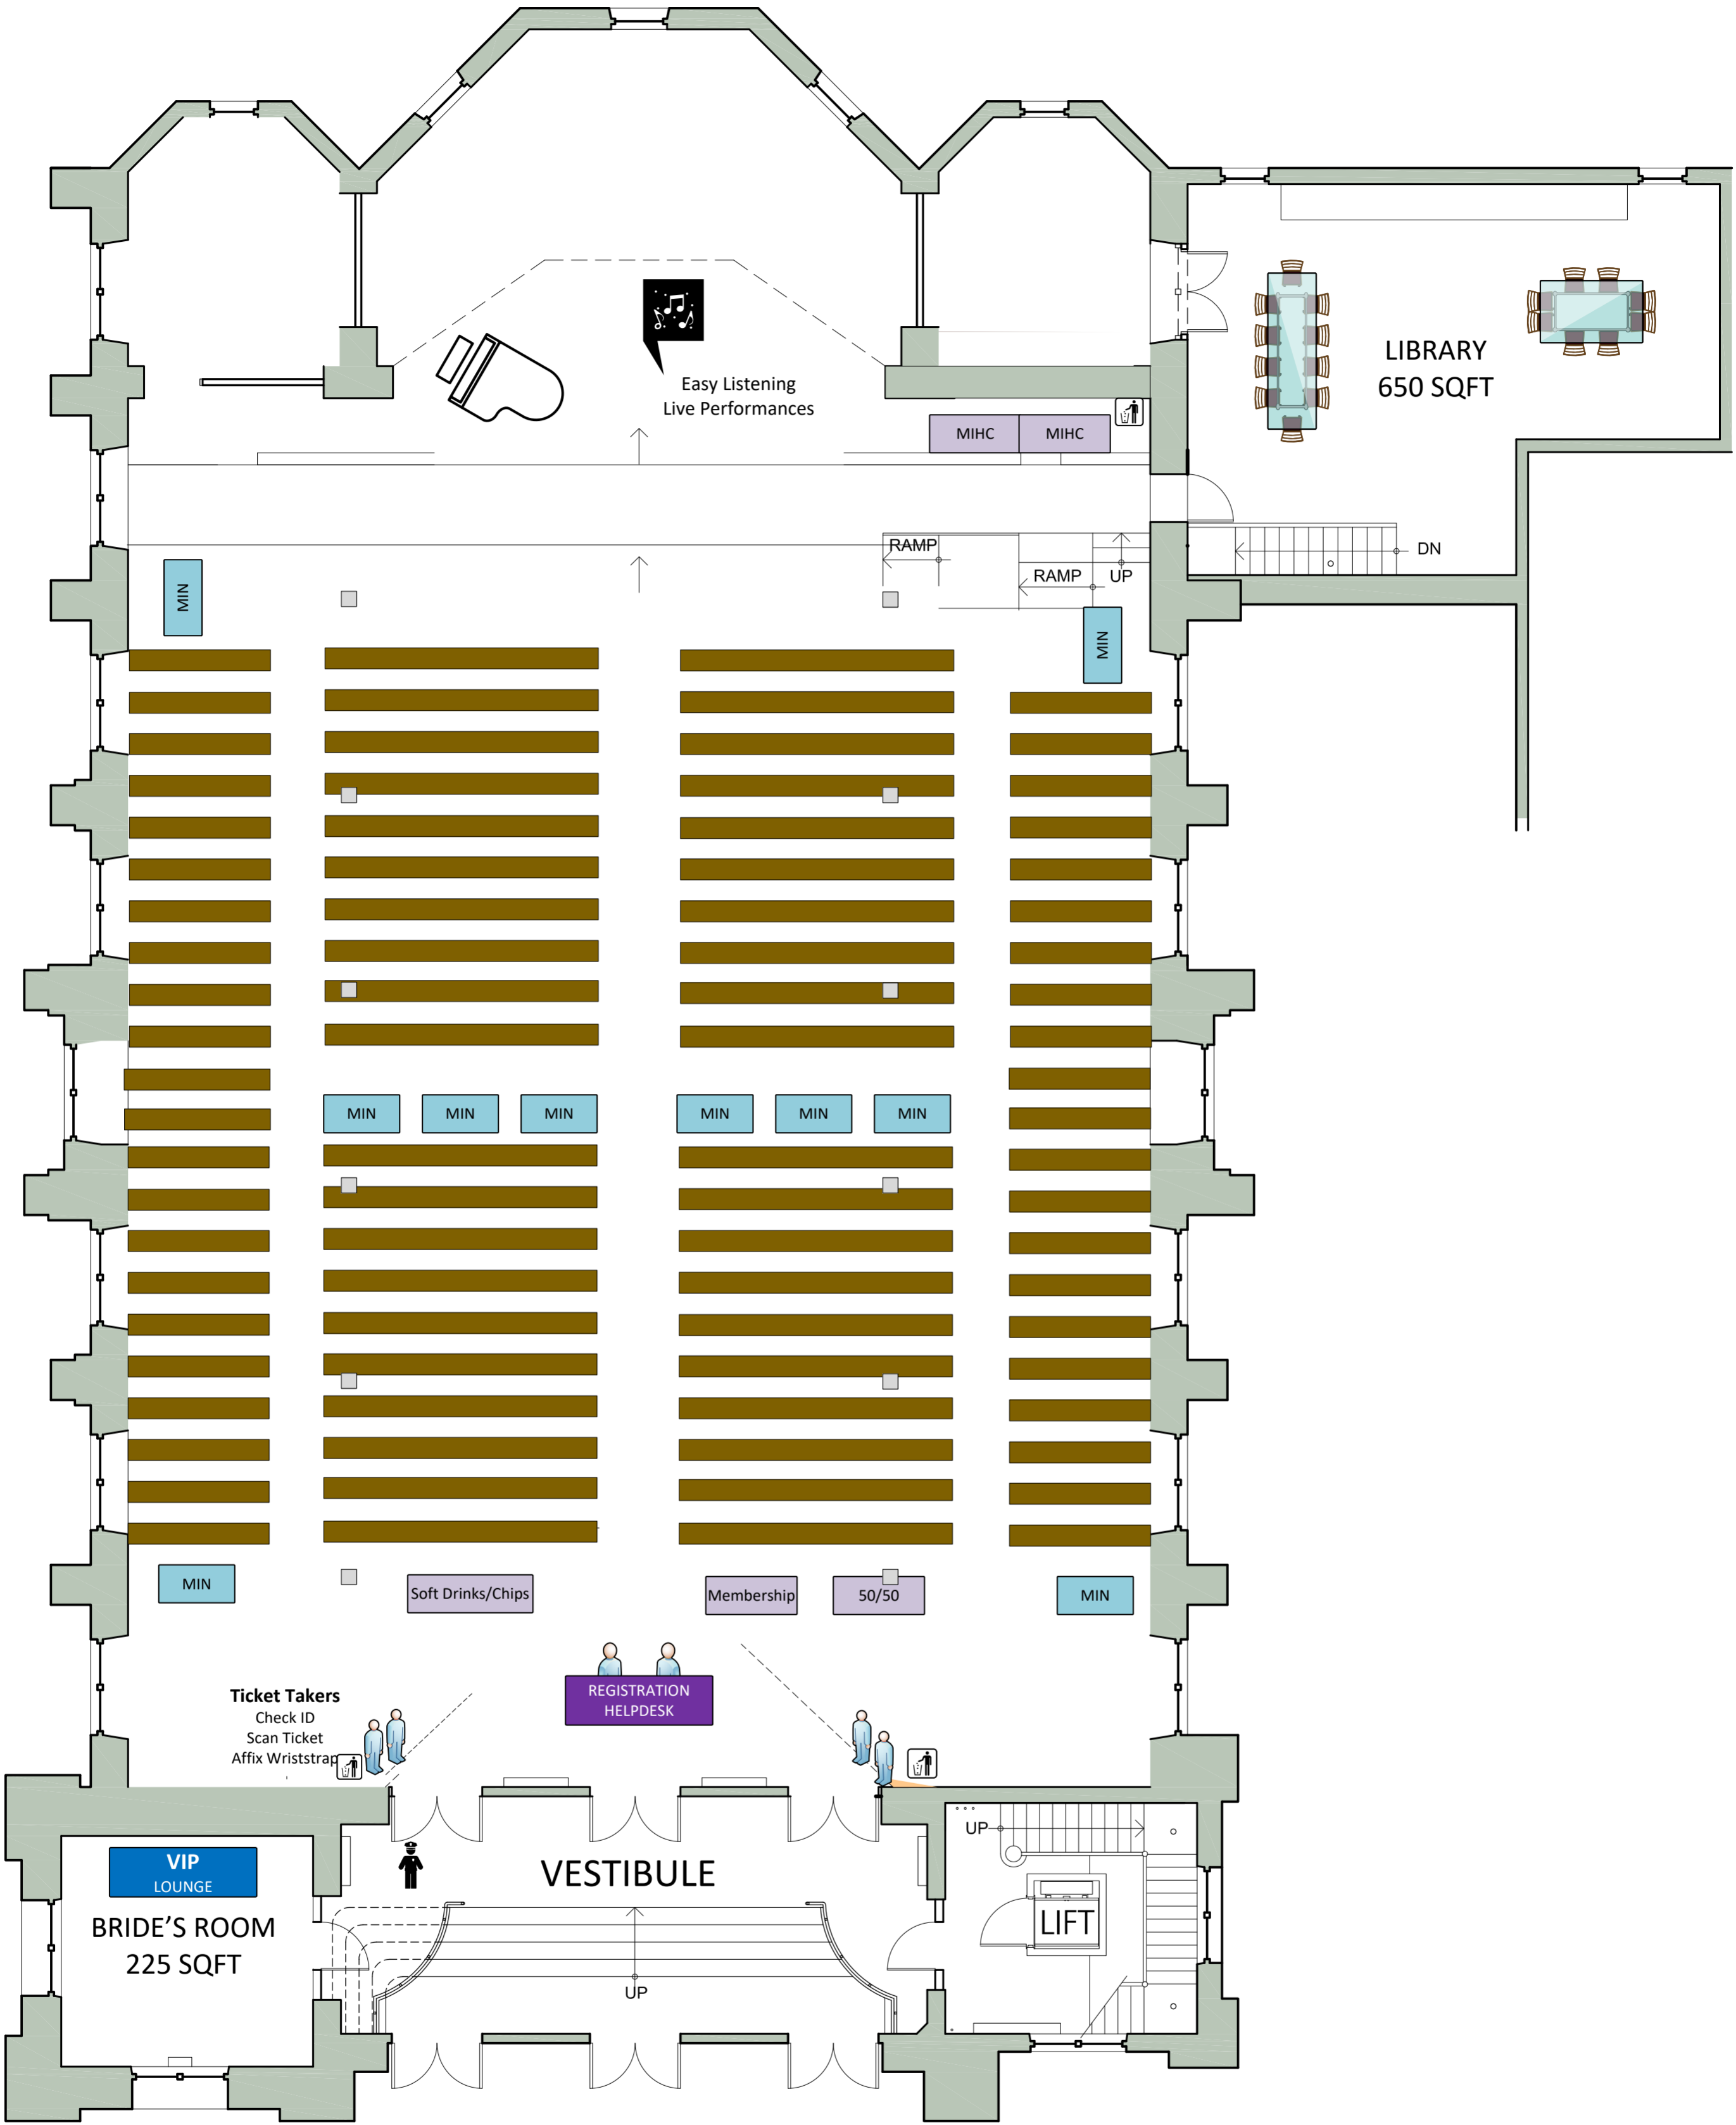

- Auditorium Seating for 120 VIPs (648 Sq Ft)
- High Top Space for 40
- Standing Room for 40-140
- PMC Camera Operators (3x)
- Off-Duty Police Officer or Security Guard (2 @ \$75/hr = \$600)
- Food Trucks (4) Parked on Gray Street

Ticket Takers
Check ID
Scan Ticket
Affix Wriststrap

Food Trucks
Parked on Gray Street
200 Donated Samplers for Attendees inside
A la Carte outside
Trucks keep takings

1
A102

SANCTUARY LEVEL PLAN

SCALE: 1/16" = 1'-0"